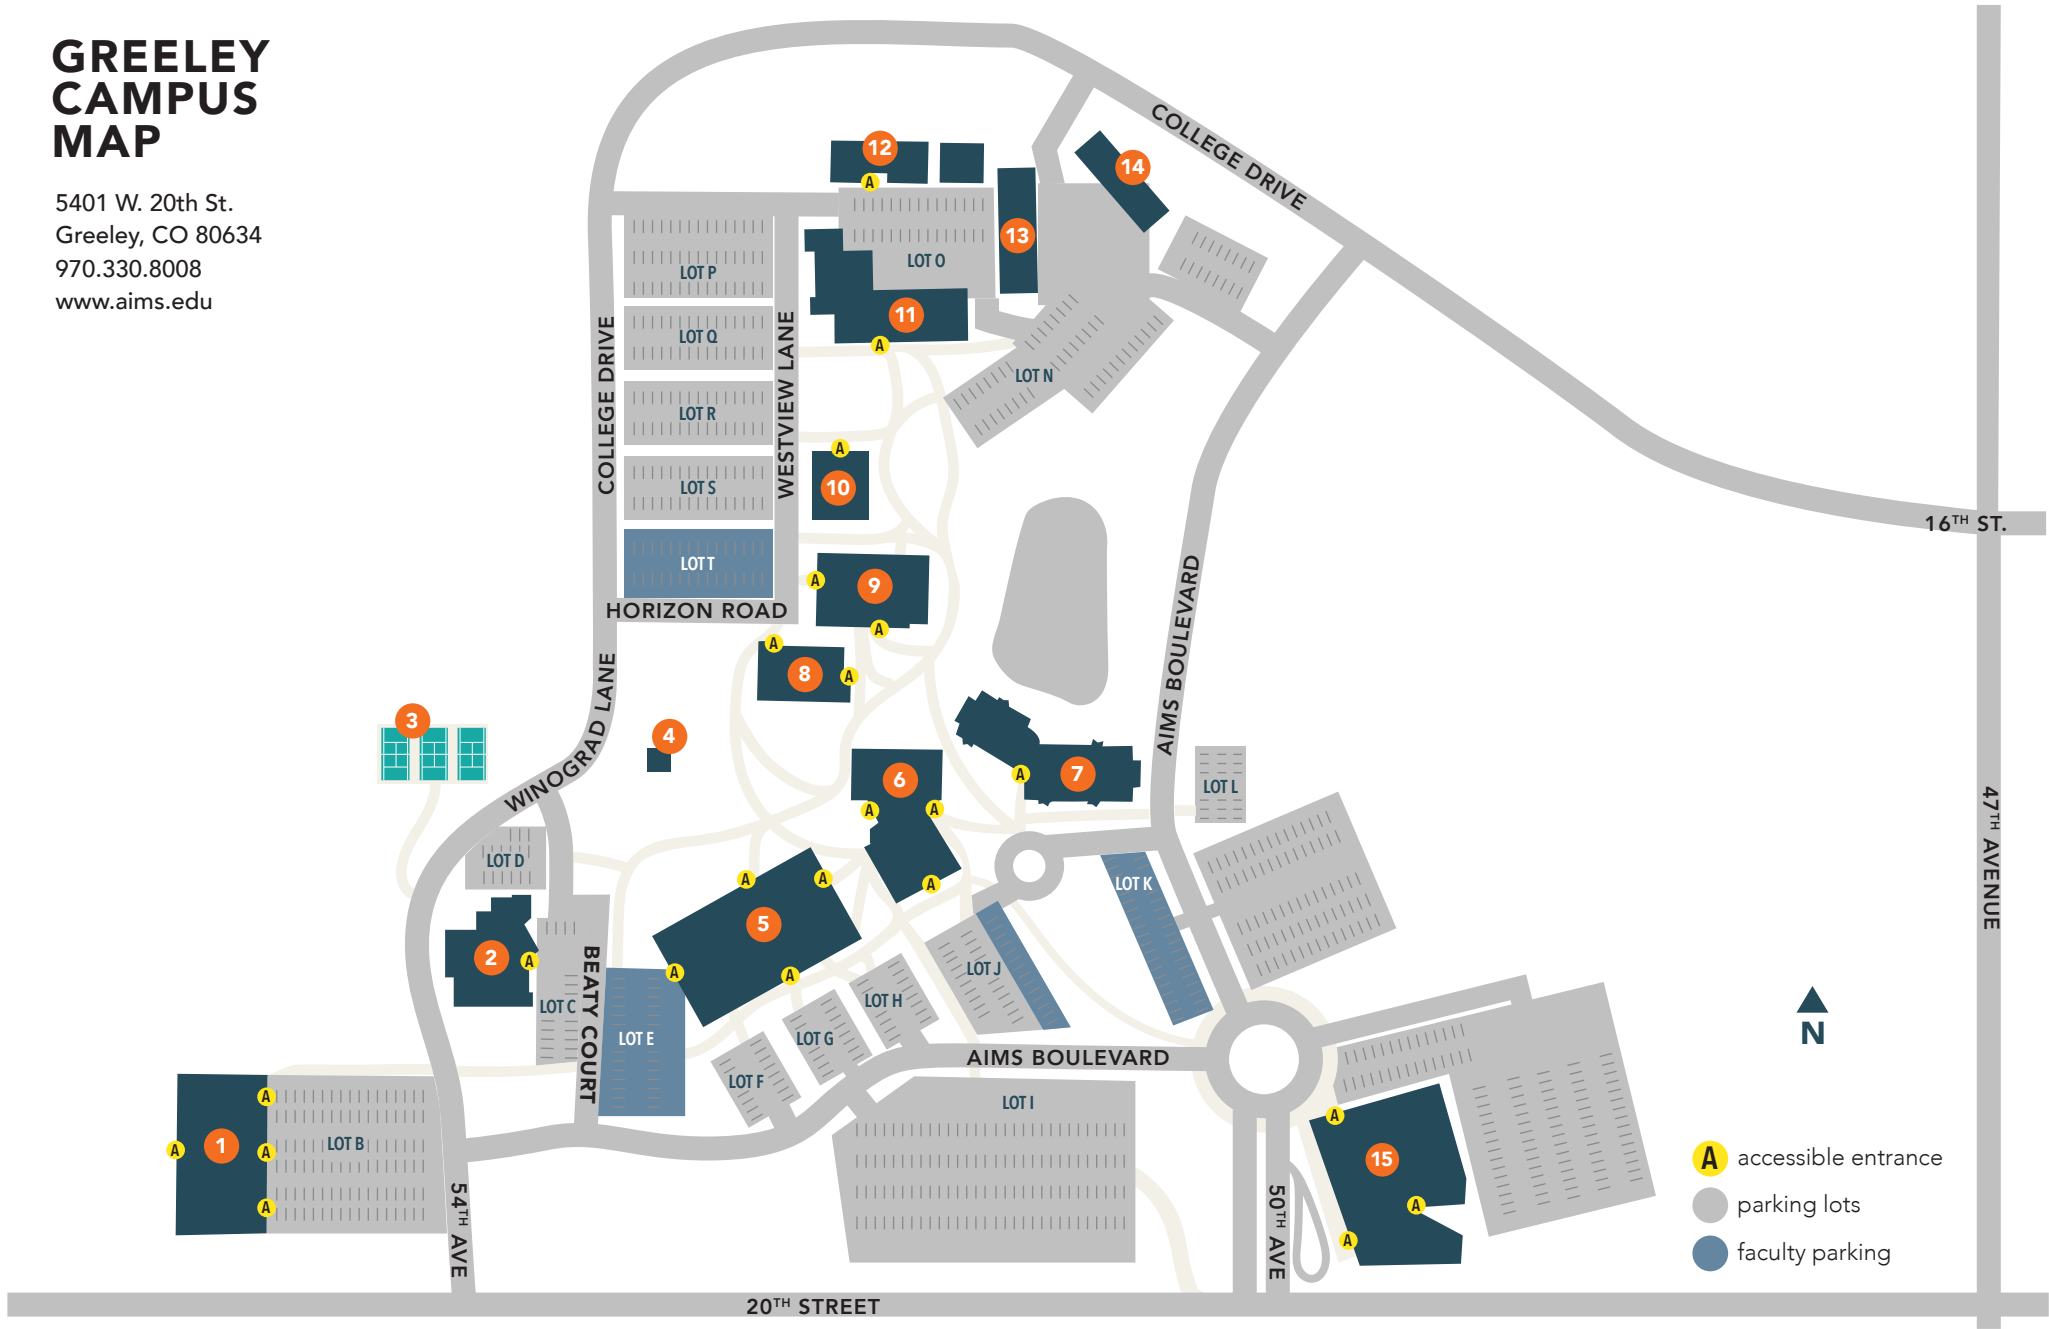

GREELEY CAMPUS MAP

5401 W. 20th St.
 Greeley, CO 80634
 970.330.8008
 www.aims.edu

- 1 Cornerstone (CNST)
- 2 Physical Education (PERC)
- 3 Tennis Courts
- 4 Gazebo
- 5 Ed Beaty Hall (EDBH)

- 6 Student Commons (SC)
- 7 Allied Health & Sciences (AHS)
- 8 Horizon (HRZN)
- 9 Westview (WSTV)
- 10 Aviation Technology (AVT)

- 11 Applied Technology & Trades Center (ATTC)
- 12 Facilities & Operations Administration (F&OA)
- 13 Facilities & Operations Shops (F&OS)
- 14 Purchasing & Central Receiving (PRCH)
- 15 Welcome Center (WC)

All in.

WHAT'S WHERE NOW?

Departments in the Welcome Center and Student Commons
Greeley Campus

STUDENT COMMONS

Arty's Bistro
Bookstore
Center for Diversity and Inclusion
Dean of Students
Disability Access Services
Learning Commons/Library Services
Personal Counseling
SAIL - Student Activities, Inclusion & Leadership
Arty's Pantry
Student Activities & Leadership
Student ID & Bus Passes
TRiO Student Support Services

WELCOME CENTER

Cashier/Student Accounts
Enrollment Management
Navigation Station
Recruitment
Financial Aid
Pathway Advising
Registration/Records
Testing Center
Title IX/Student Equal Opportunity
Transitions Center
Aims2UNC
Career Services
COSI Grant Program